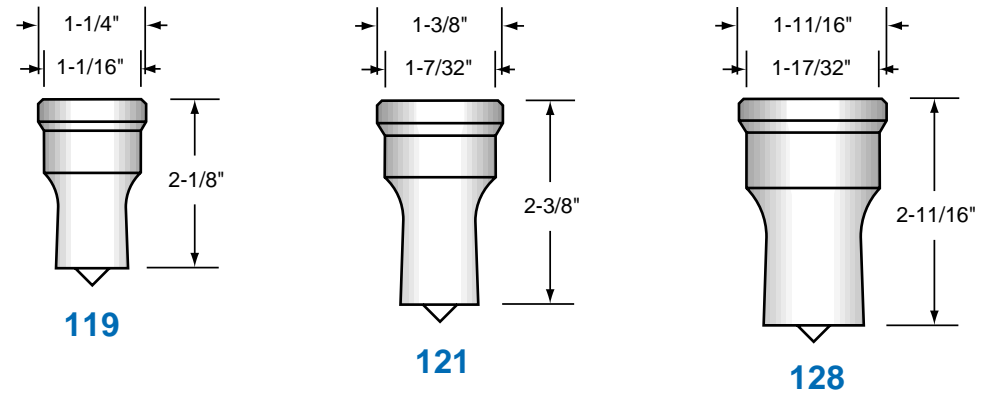

Coper

Notcher

Bar Cutter

Shear Blades

Coper

Notcher

Bar Cutter

Shear Blades