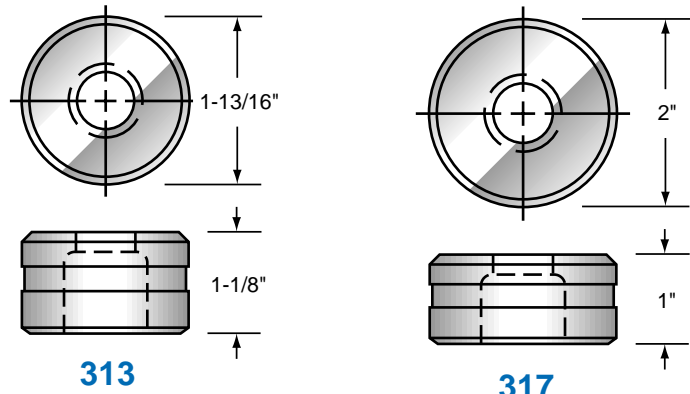

Coper

Notcher

Bar Cutter

Shear Blades

Coper

Notcher

Bar Cutter

Shear Blades