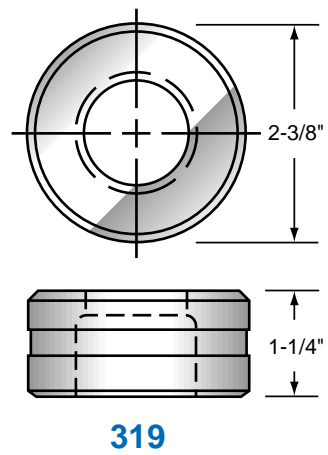

Coper

Notcher

Bar Cutter

Shear Blades

Coper

Notcher

Bar Cutter

Shear Blades